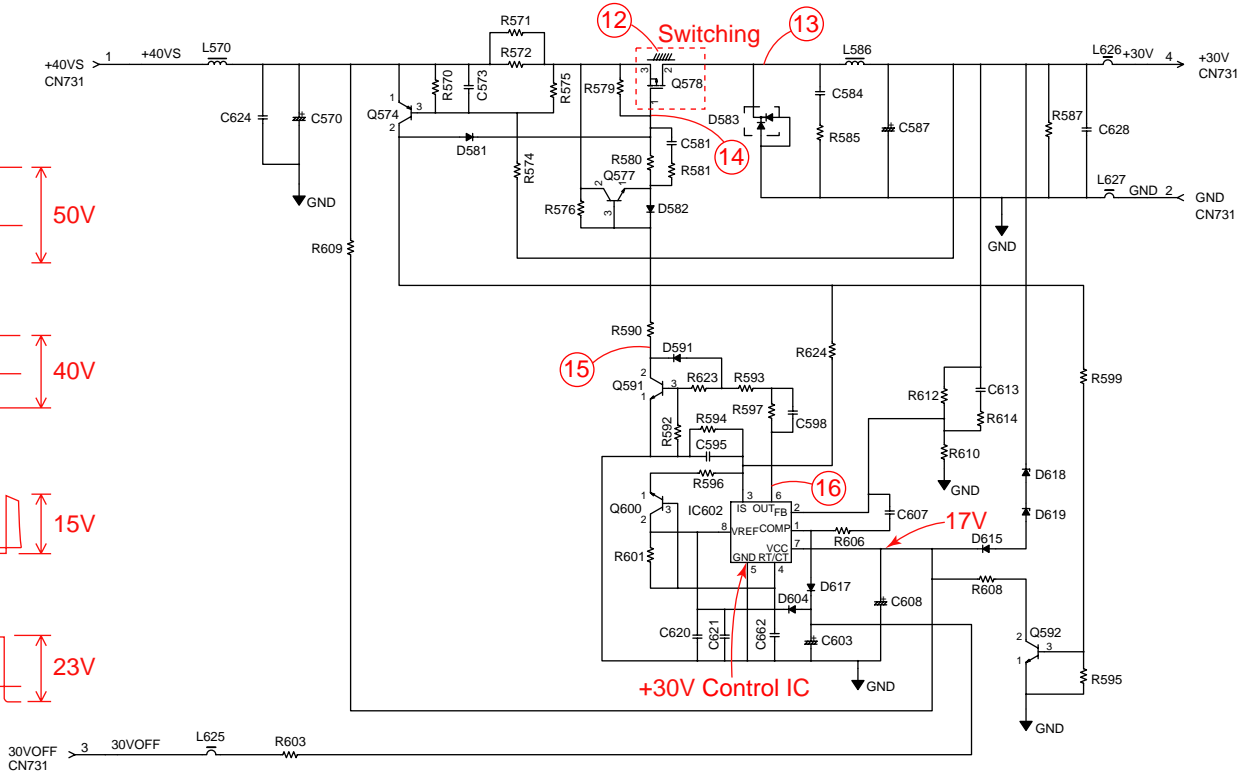

### +30V Stepdown Converter

### APFC Control Circuit